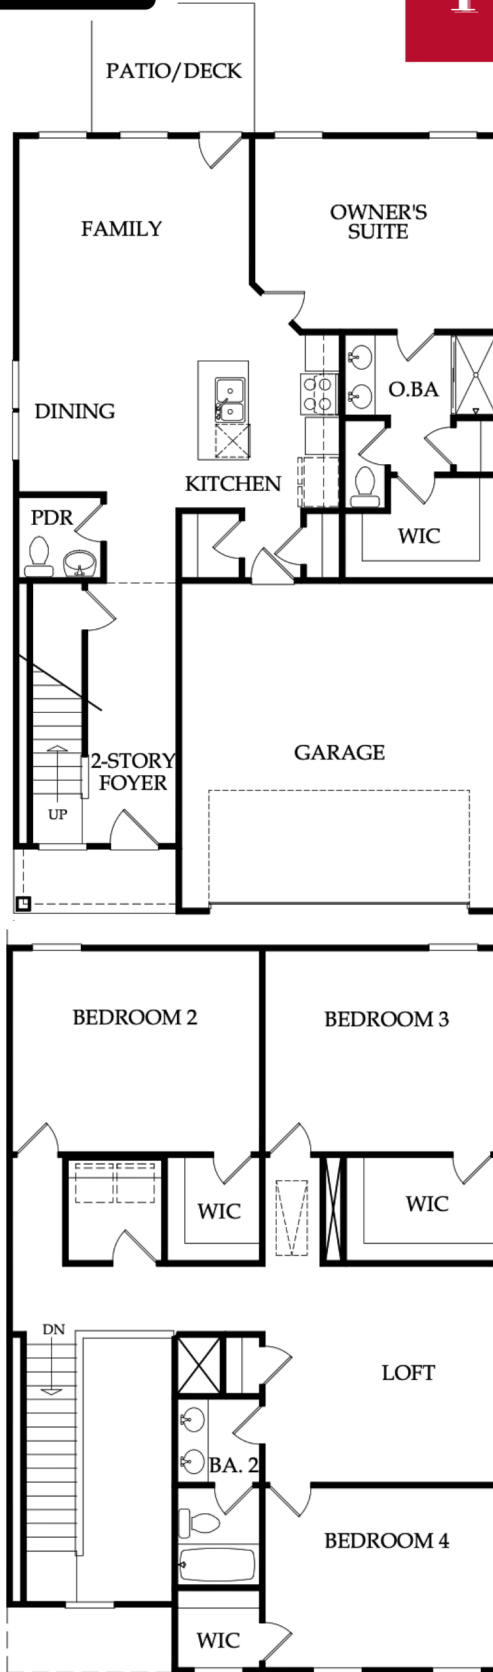

THE BRAYDON
4 BEDS | 2.5 BATHS | 2,115 SQ.FT.

ParanHomes.com

Prices, plans, and terms are effective on the date of publication and subject to change without further notice. Square footage is an approximation. Buyer should rely on his or her own evaluation of useable area. Depictions of homes or other features are conceptual and for marketing purposes only. Rev: 5/21/2024

ParanHomes.com

Prices, plans, and terms are effective on the date of publication and subject to change without further notice. Square footage is an approximation. Buyer should rely on his or her own evaluation of useable area. Depictions of homes or other features are conceptual and for marketing purposes only. Rev: 5/21/2024