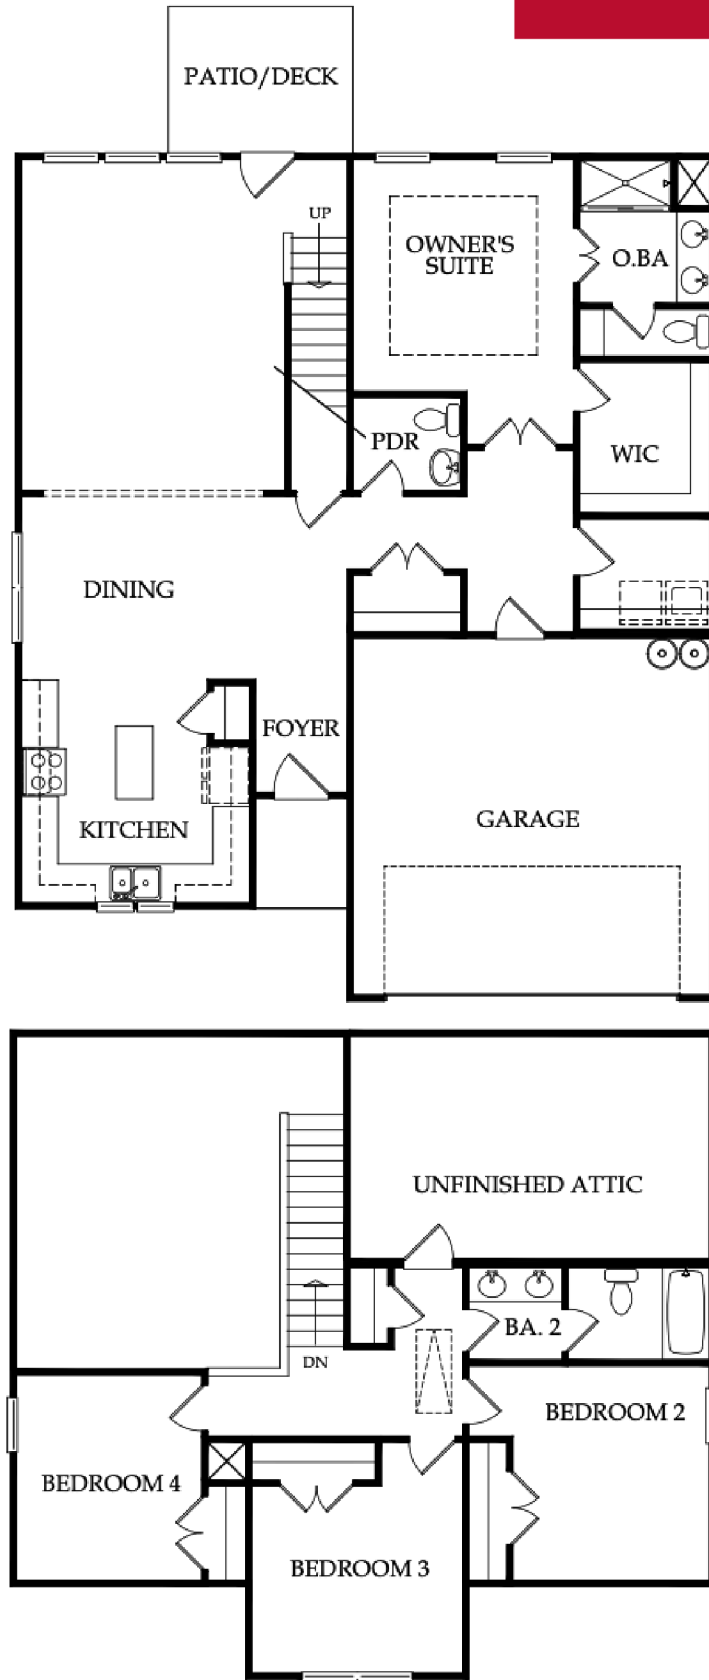

**THE SIERRA**  
4 BEDS | 2.5 BATHS | 1,864 SQ.FT.

**ParanHomes.com**

Prices, plans, and terms are effective on the date of publication and subject to change without further notice. Square footage is an approximation. Buyer should rely on his or her own evaluation of useable area. Depictions of homes or other features are conceptual and for marketing purposes only. Rev: 5/21/2024

ParanHomes.com

Prices, plans, and terms are effective on the date of publication and subject to change without further notice. Square footage is an approximation. Buyer should rely on his or her own evaluation of useable area. Depictions of homes or other features are conceptual and for marketing purposes only. Rev: 7/10/2024